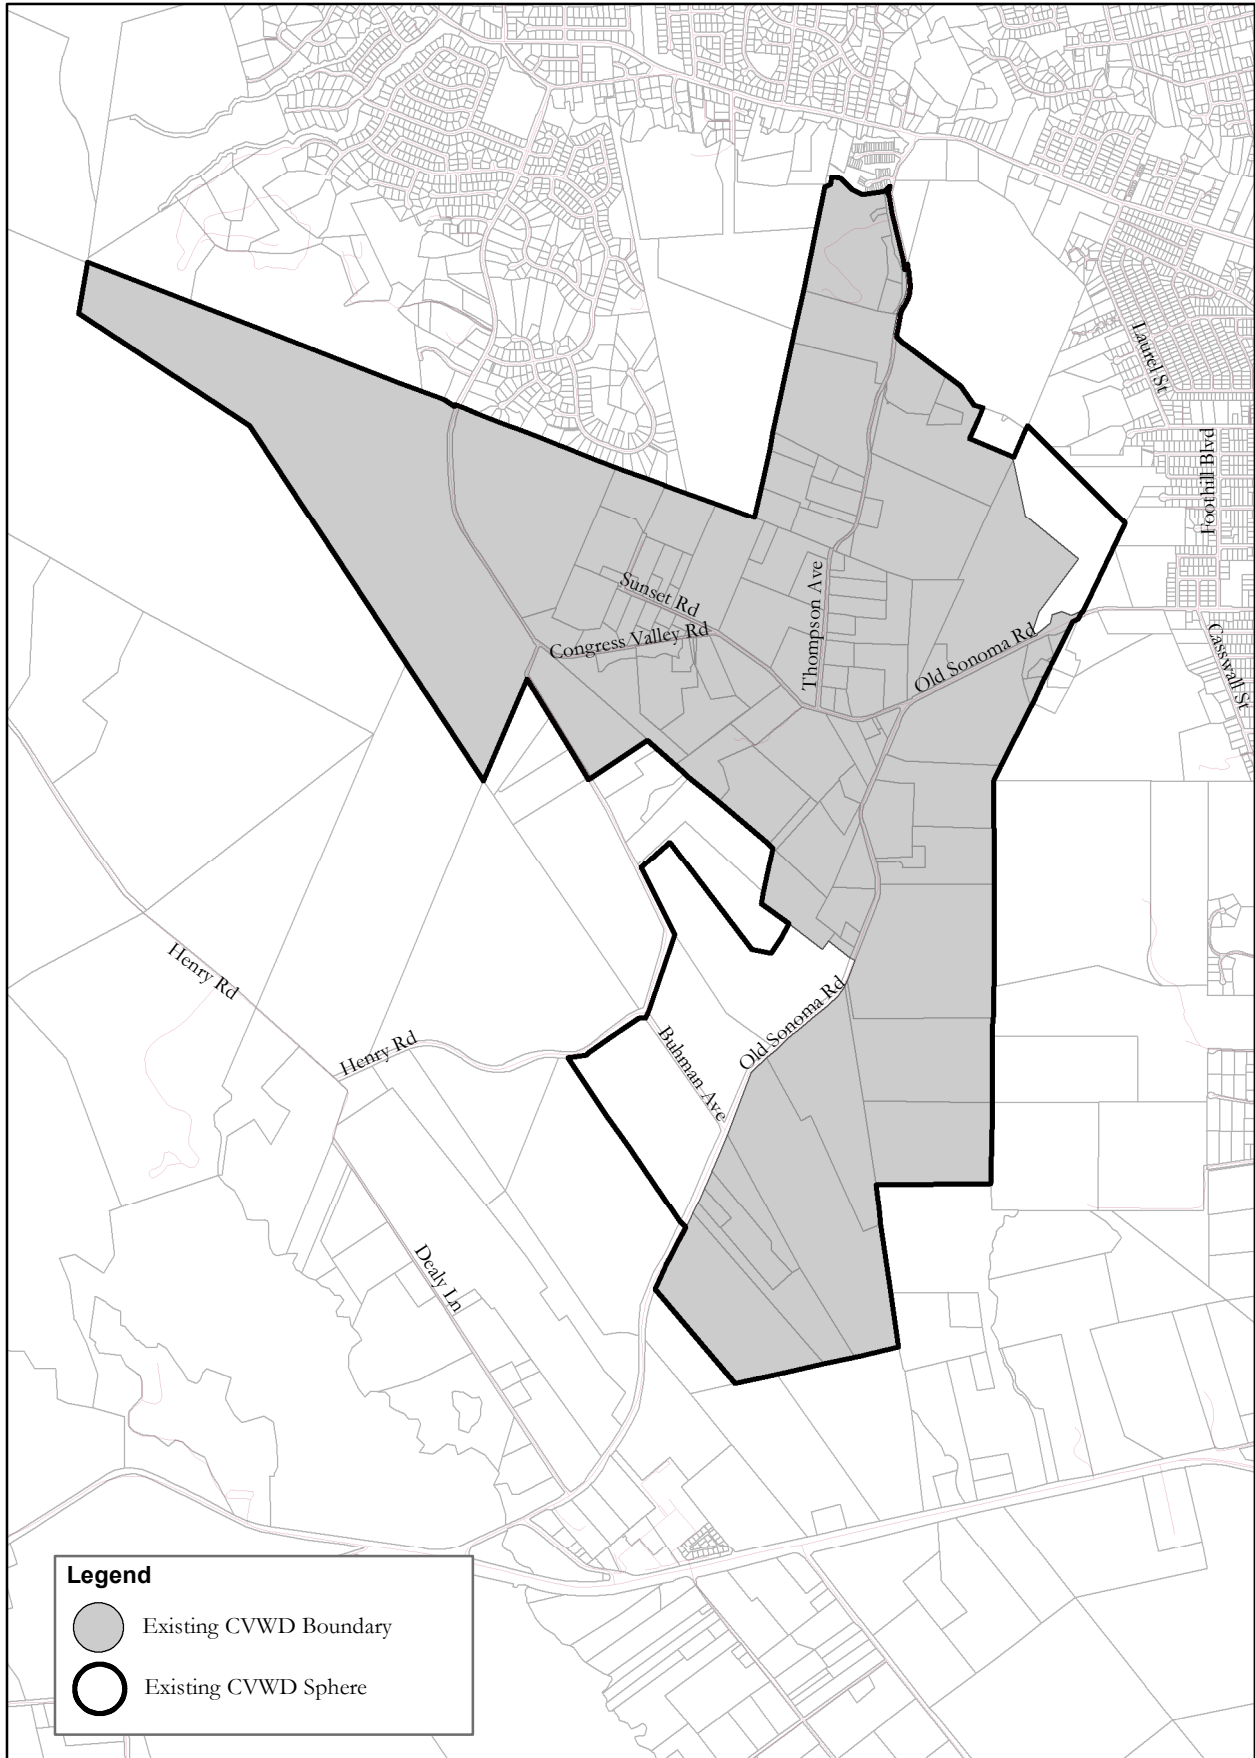

Congress Valley Water District

Legend

- Existing CVWD Boundary
- Existing CVWD Sphere

Local Agency Formation Commission / Napa County
Subdivision of the State of California

** Prepared by LAFCO Staff
January 2018*