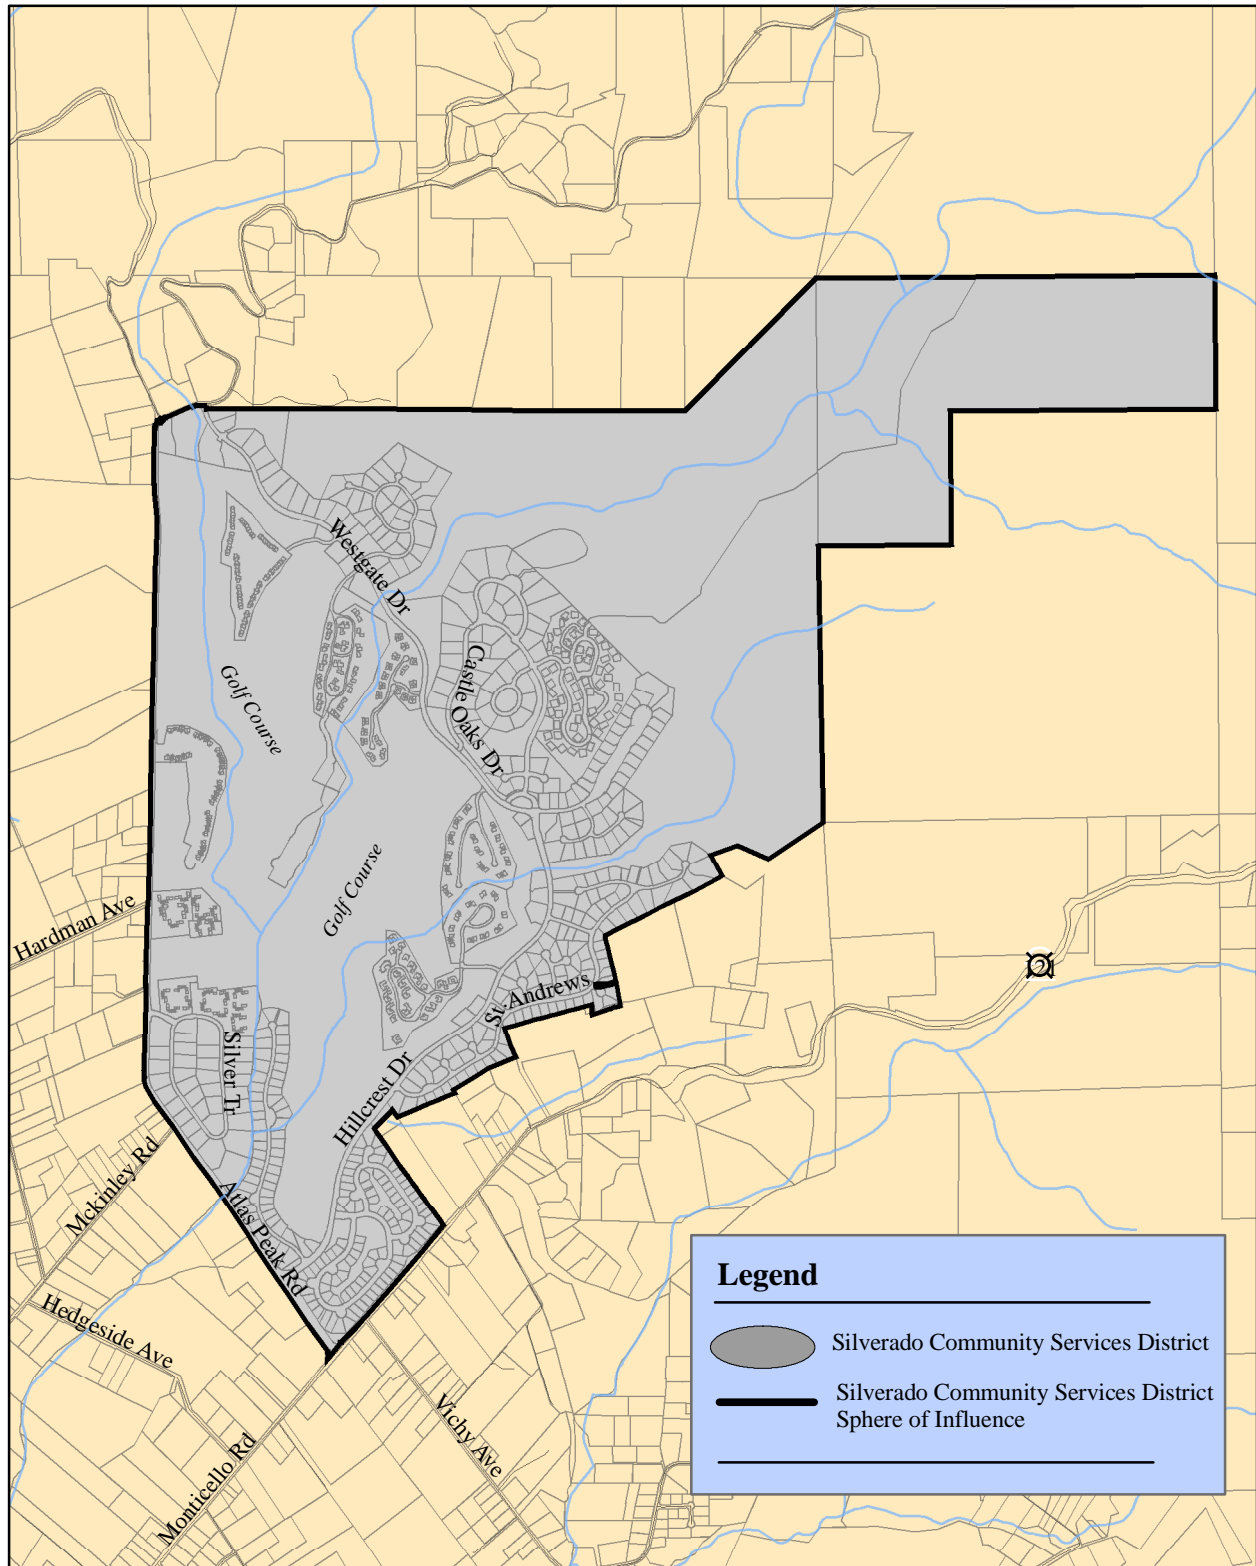

Silverado Community Services District

Legend

-  Silverado Community Services District
-  Silverado Community Services District Sphere of Influence

March 5, 2007
Prepared by KS

LAFCO of Napa County
1700 Second Street, Suite 268
Napa, CA 94559
(707) 259-8645