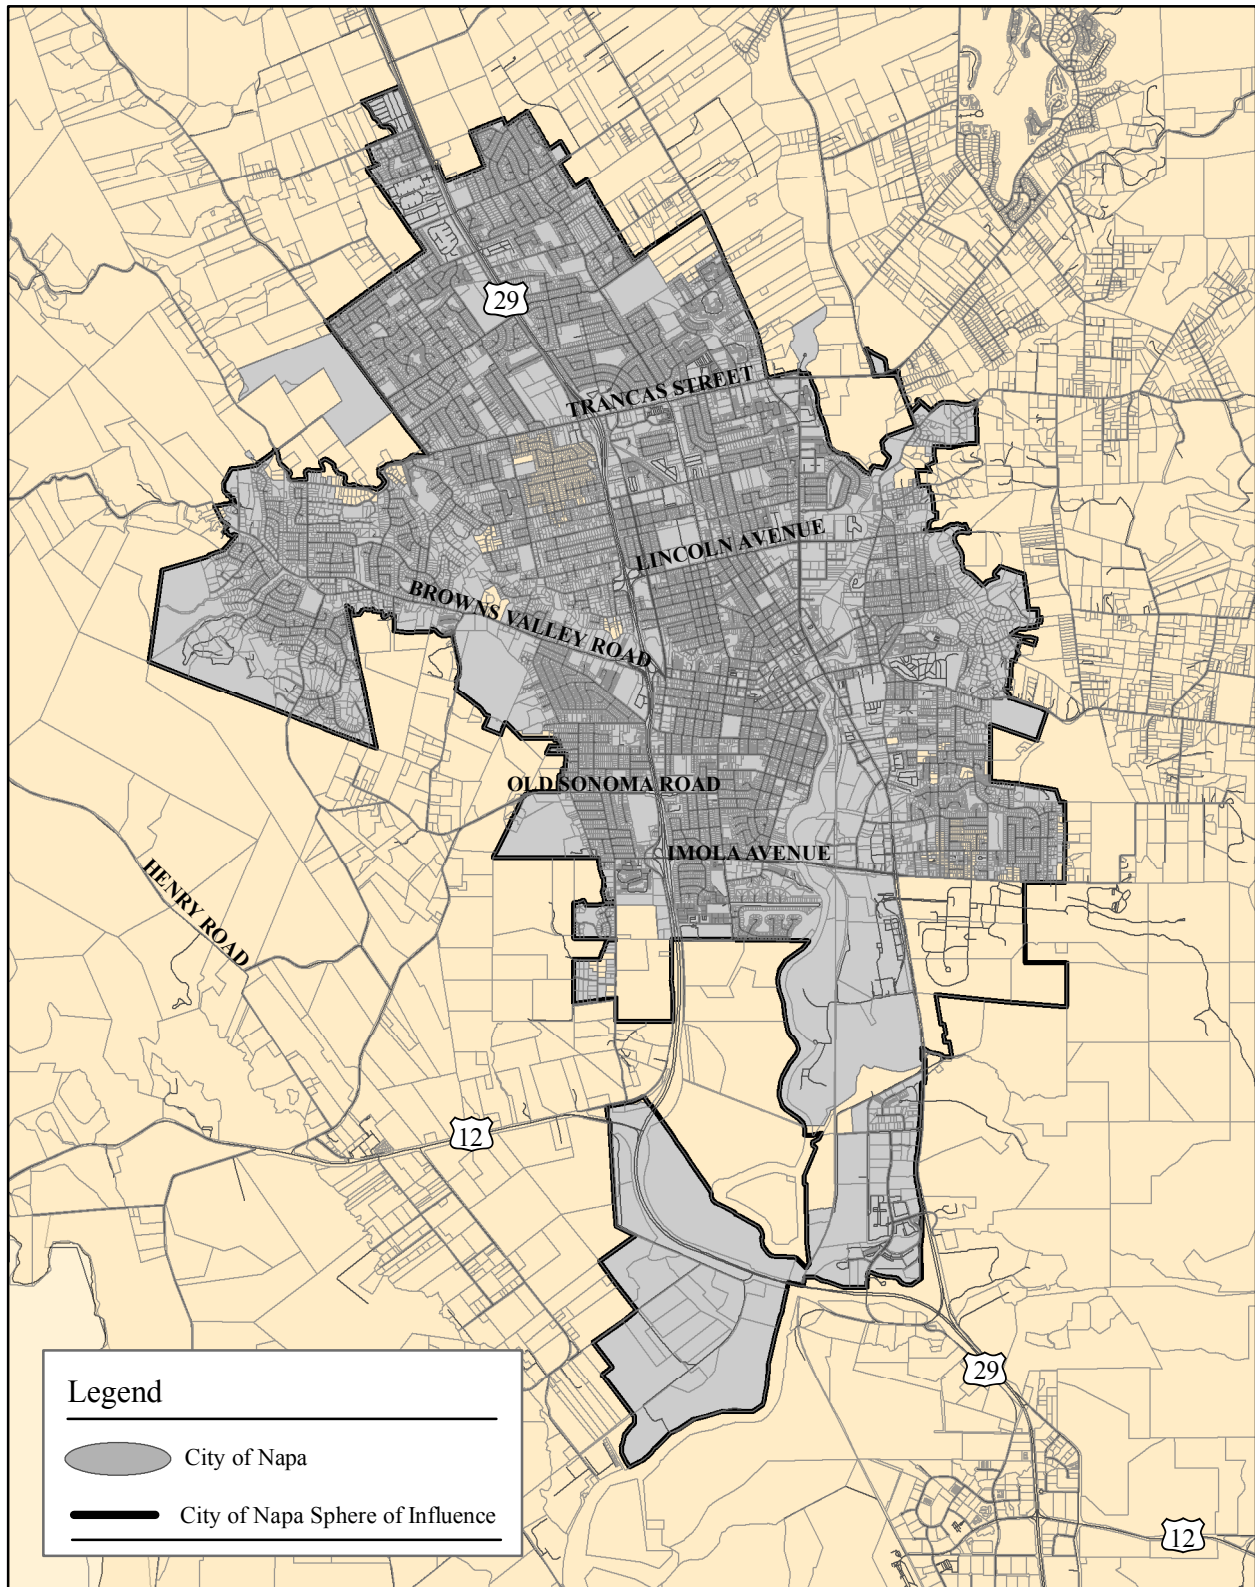

City of Napa

Legend

-  City of Napa
-  City of Napa Sphere of Influence

Not to Scale
April 2019
Prepared by BF

LAFCO of Napa County
1030 Seminary Street, Suite B
Napa, California 94559
www.napa.lafco.ca.gov