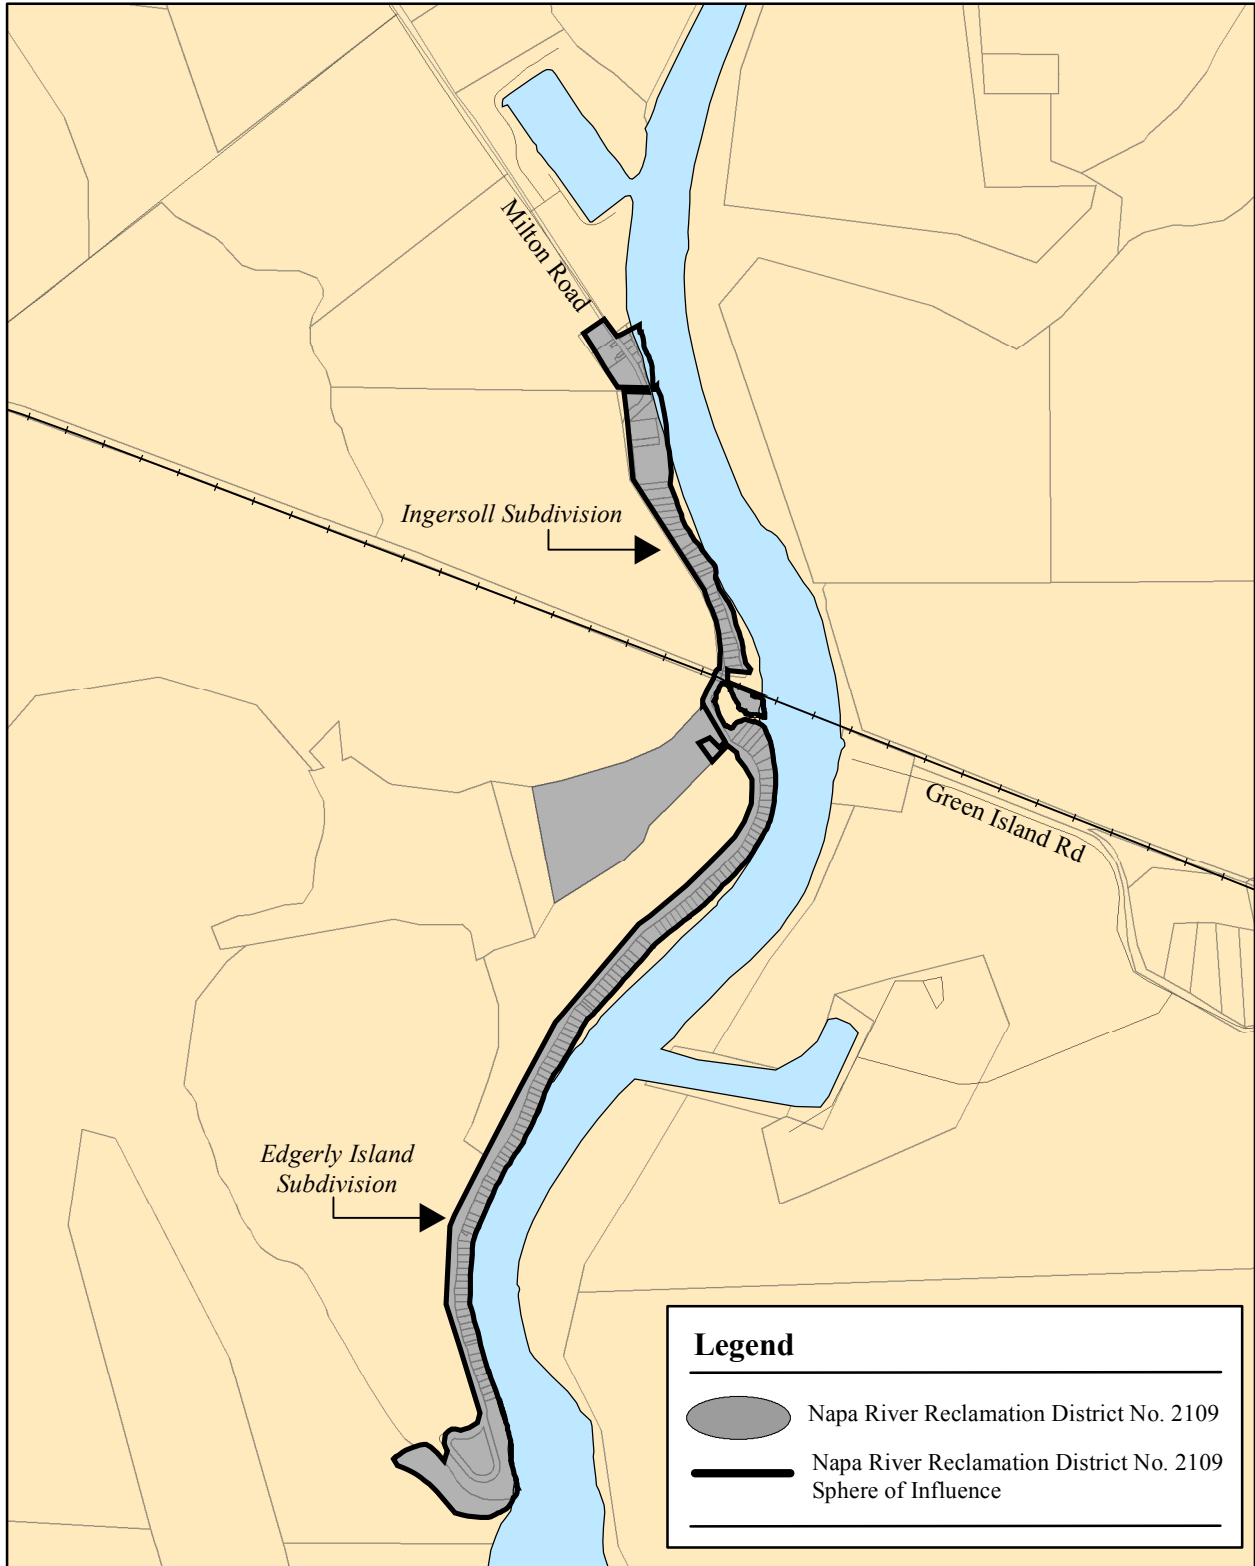

# Napa River Reclamation District No. 2109

December 2016  
Prepared by BF

**LAFCO of Napa County**  
1030 Seminary Street, Suite B  
Napa, CA 94559  
(707) 259-8645  
[www.napa.lafco.ca.gov](http://www.napa.lafco.ca.gov)