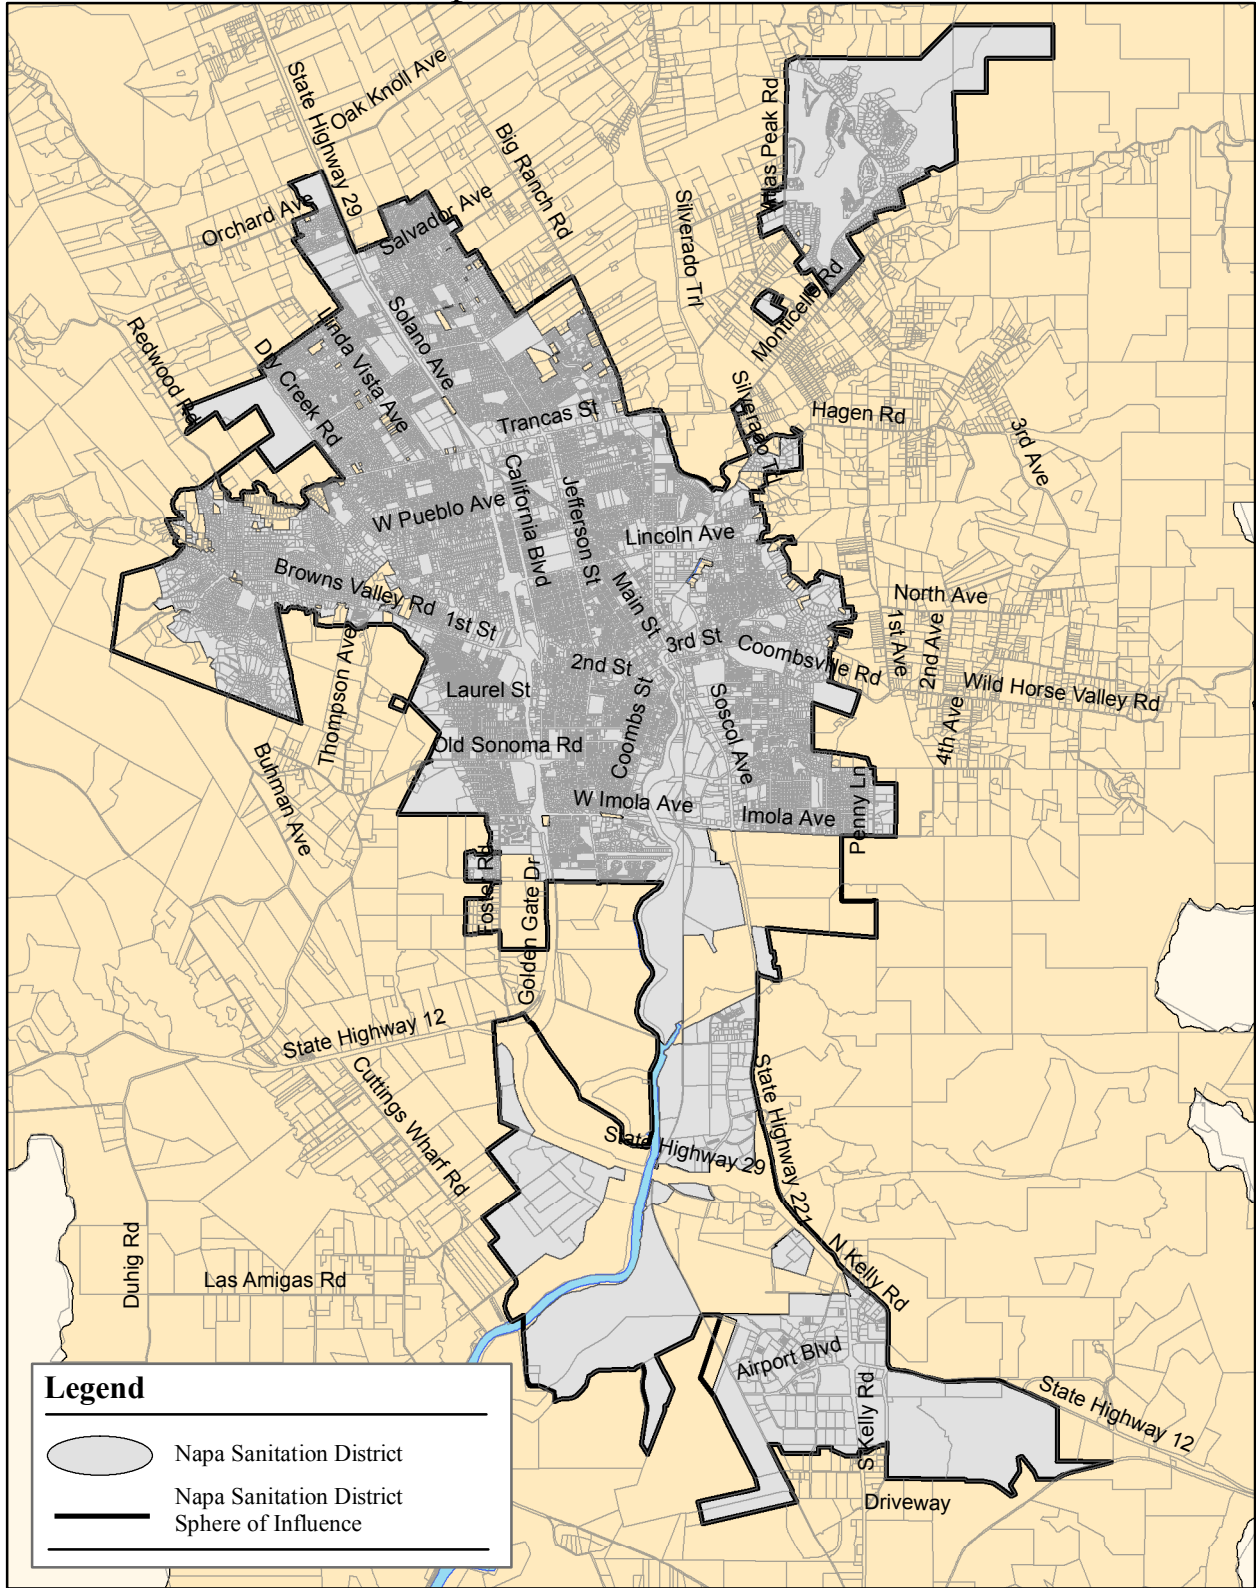

# Napa Sanitation District

**Legend**

-  Napa Sanitation District
-  Napa Sanitation District Sphere of Influence

February 2019  
Prepared by BF

**LAFCO of Napa County**  
1030 Seminary Street, Suite B  
Napa, California 94559  
[www.napa.lafco.ca.gov](http://www.napa.lafco.ca.gov)